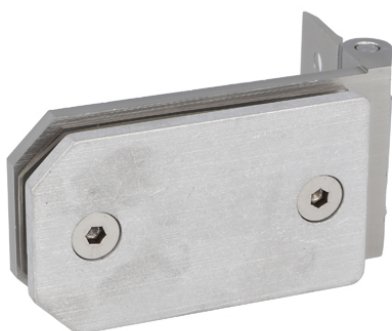

PRODUCT SHEET

Description:

Glass Door Hinge "Graz", Wall/Glass, SS-Look, 6-10mm Glass, Without Cover Plates,Cover Plates To Be Ordered Separately, Load Capacity 36kg pr. pair

Item number:

15.30.010-0

Units	Box	Carton	HS Code	Barcode
Pcs.	1	50	8302100090	 5704866451727